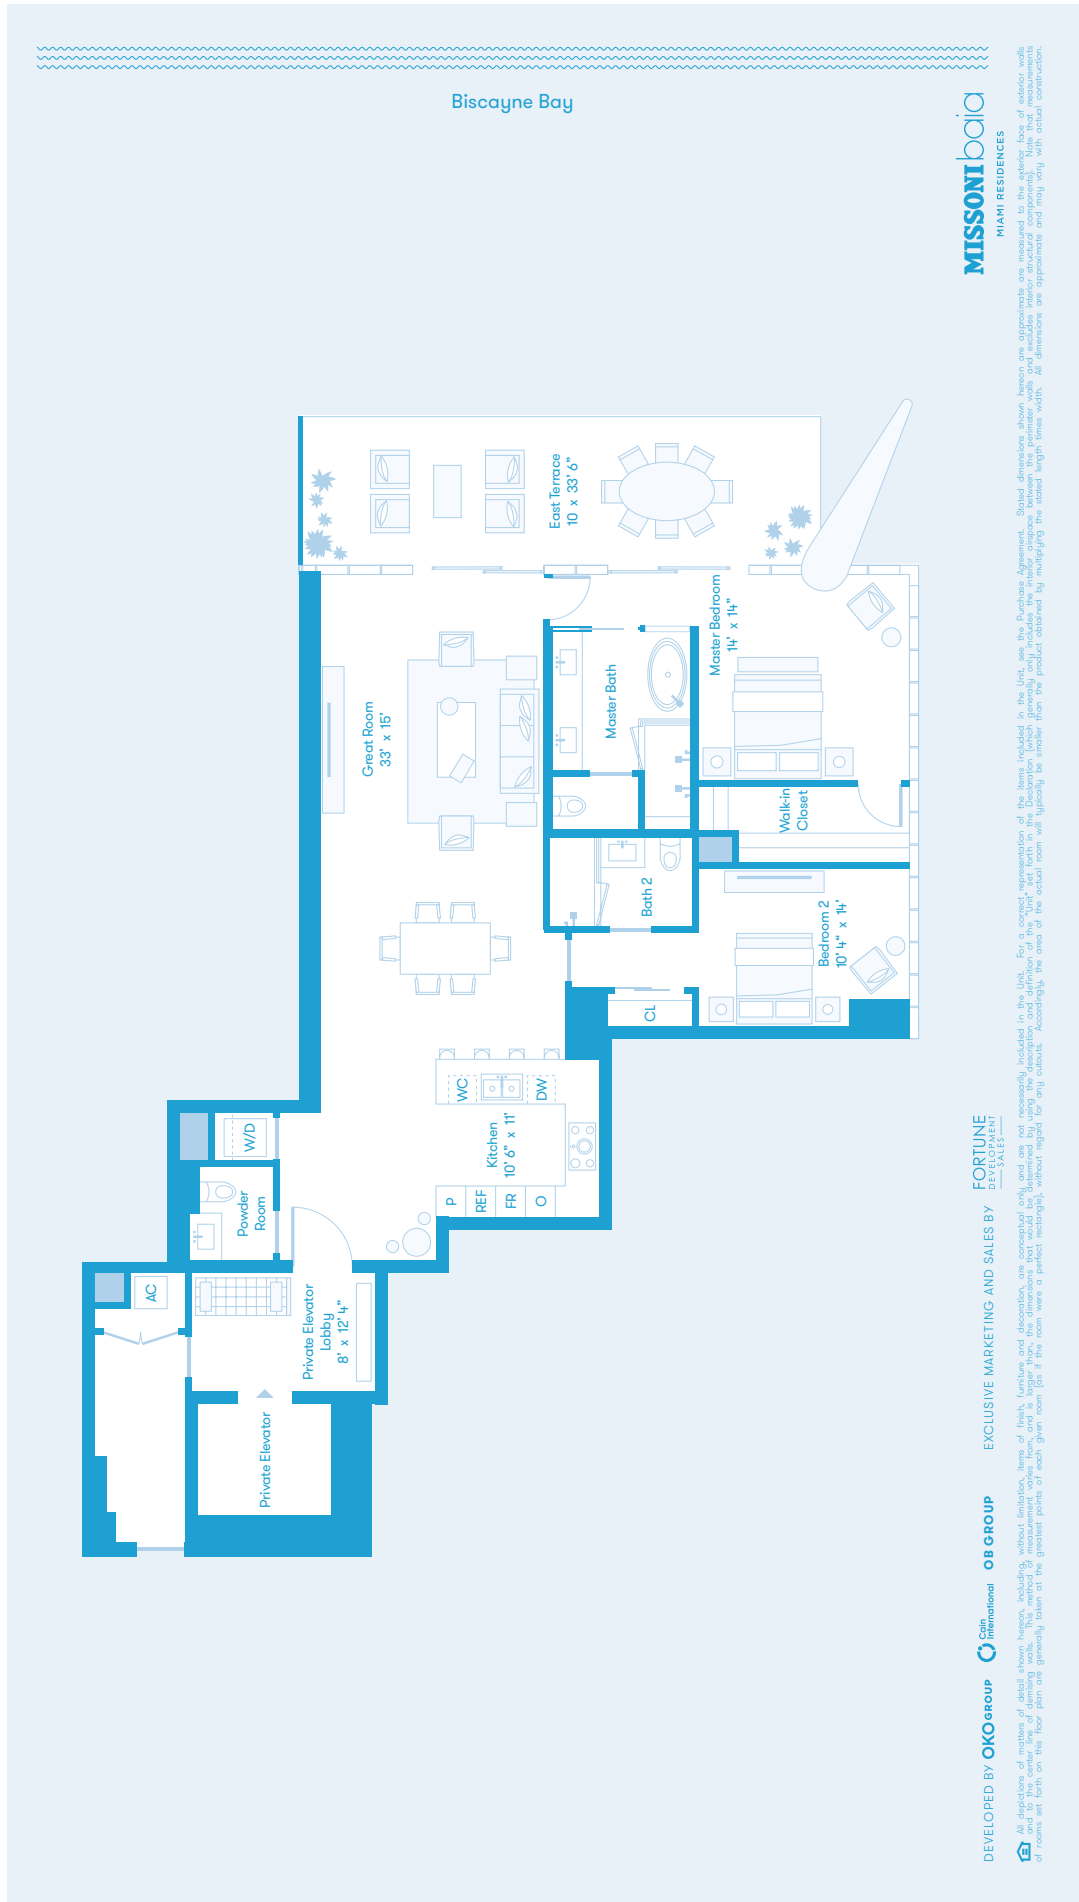

Bay Residence SE

Floors 8 - 36

2 Bedrooms

2.5 Baths

1,904 Sq Ft / 177 Sq M Interior

335 Sq Ft / 31 Sq M Exterior

North ↑

DEVELOPED BY **OKO GROUP** **OK Group International** **OB GROUP** **EXCLUSIVE MARKETING AND SALES BY** **FORTUNE** **REALTY** **SALES**

MISSONI baia
MIAMI RESIDENCES