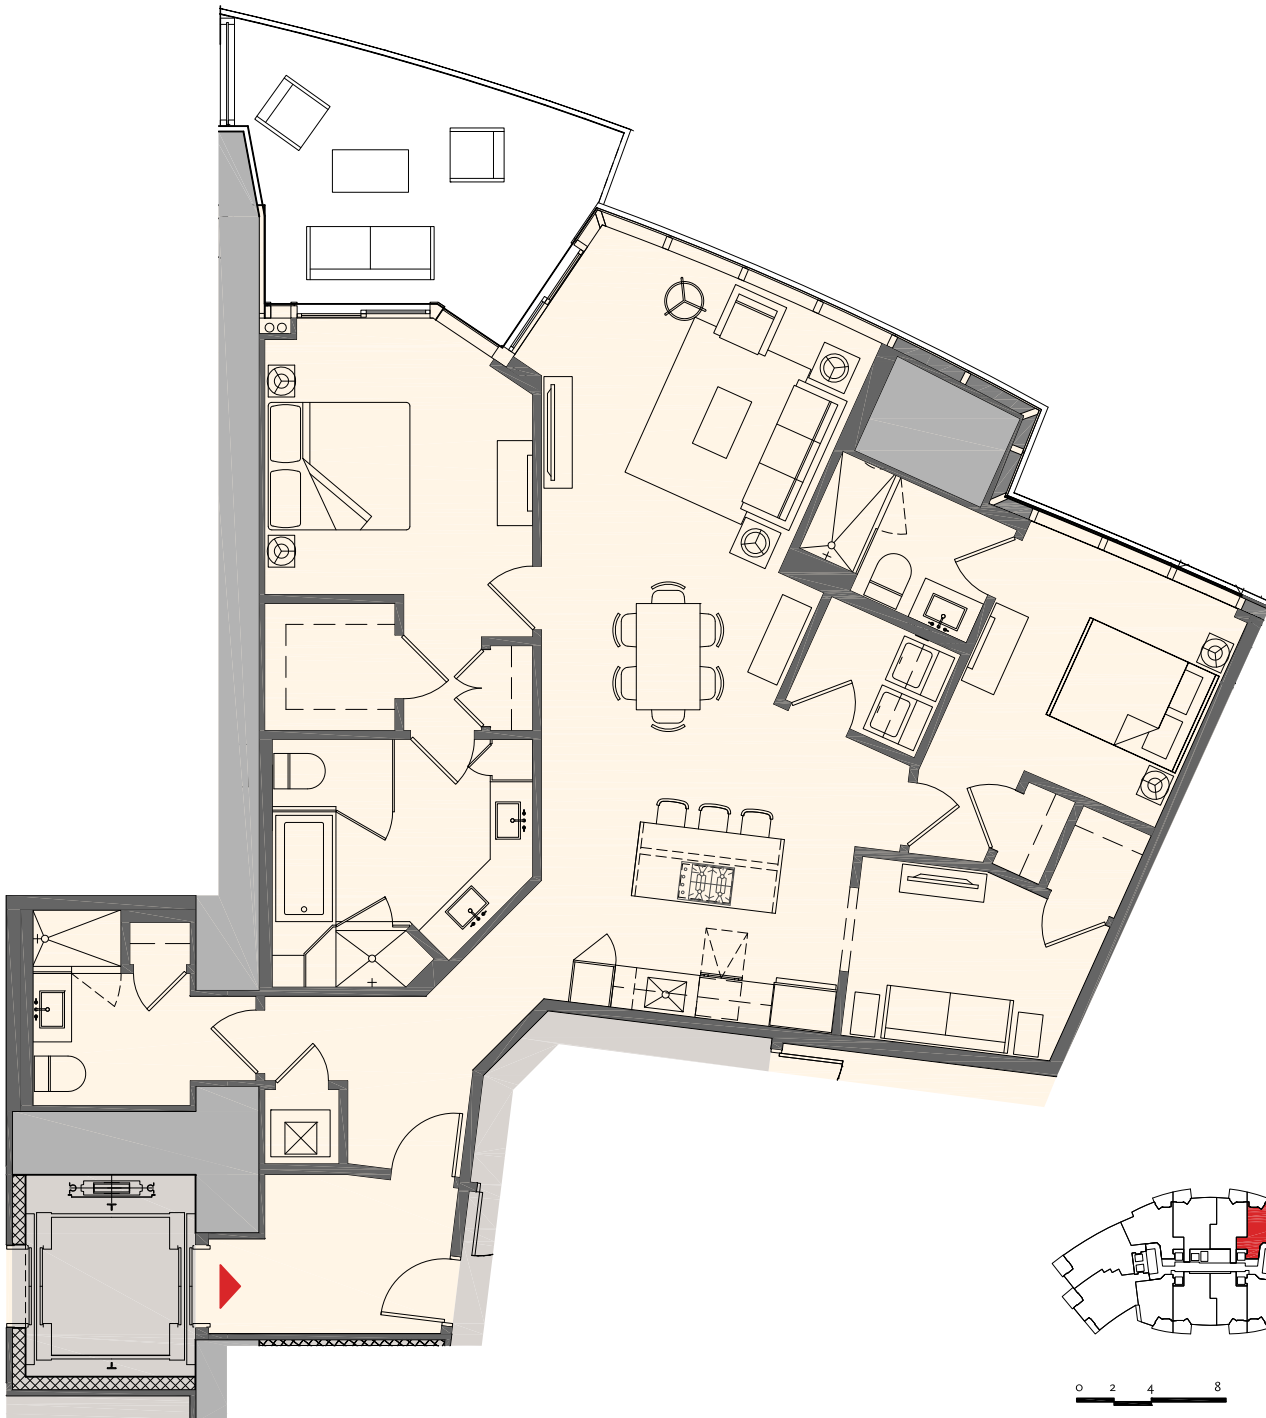

PARAMOUNT

MIAMI WORLDCENTER

Residence D2

2 Bedroom + Den | 3 Bath

Interior:	1,753 sq. ft.	163 m ²
Outdoor:	199 sq. ft.	18 m ²
Total:	1,952 sq. ft.	181 m ²

These drawings are conceptual only and are for the convenience of reference. They should not be relied upon as representations, express or implied, of the final detail of the residences. Units shown are examples of unit types and may not depict actual units. Stated square footages are ranges for a particular unit type and are measured to the exterior boundaries of the exterior walls and the centerline of interior demising walls and in fact vary from the area that would be determined by using the description and definition of the "Unit" set forth in the Declaration (which generally only includes the interior airspace between the perimeter walls and excludes interior structural components).