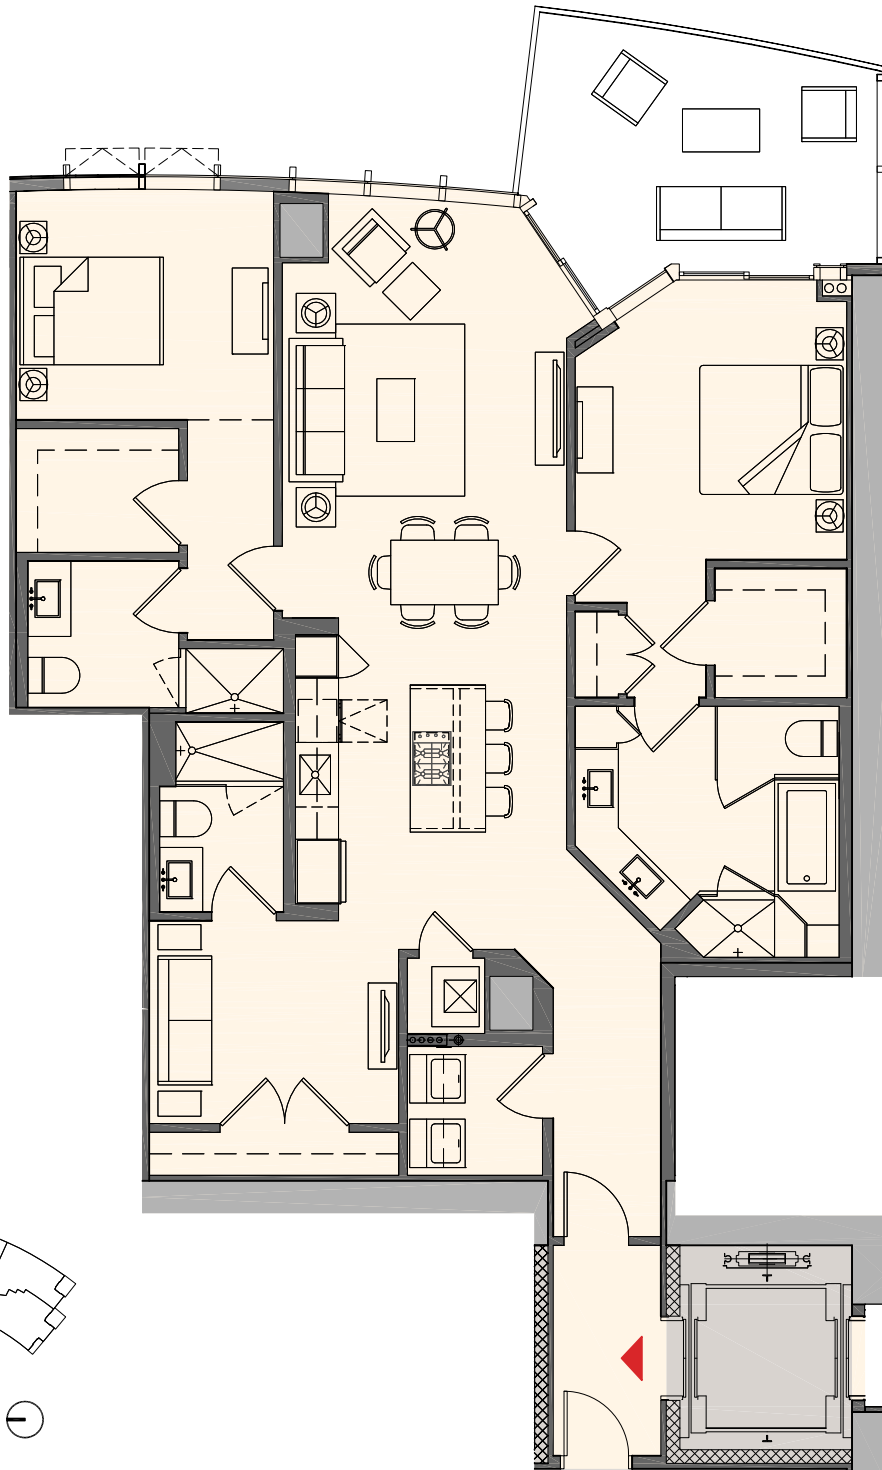

PARAMOUNT

MIAMI WORLDCENTER

Residence C2

2 Bedroom + Den | 3 Bath

Interior:	1,690 sq. ft.	157 m ²
Outdoor:	187 sq. ft.	17 m ²
Total:	1,877 sq. ft.	174 m ²

These drawings are conceptual only and are for the convenience of reference. They should not be relied upon as representations, express or implied, of the final detail of the residences. Units shown are examples of unit types and may not depict actual units. Stated square footages are ranges for a particular unit type and are measured to the exterior boundaries of the exterior walls and the centerline of interior demising walls and in fact vary from the area that would be determined by using the description and definition of the "Unit" set forth in the Declaration (which generally only includes the interior airspace between the perimeter walls and excludes interior structural components).