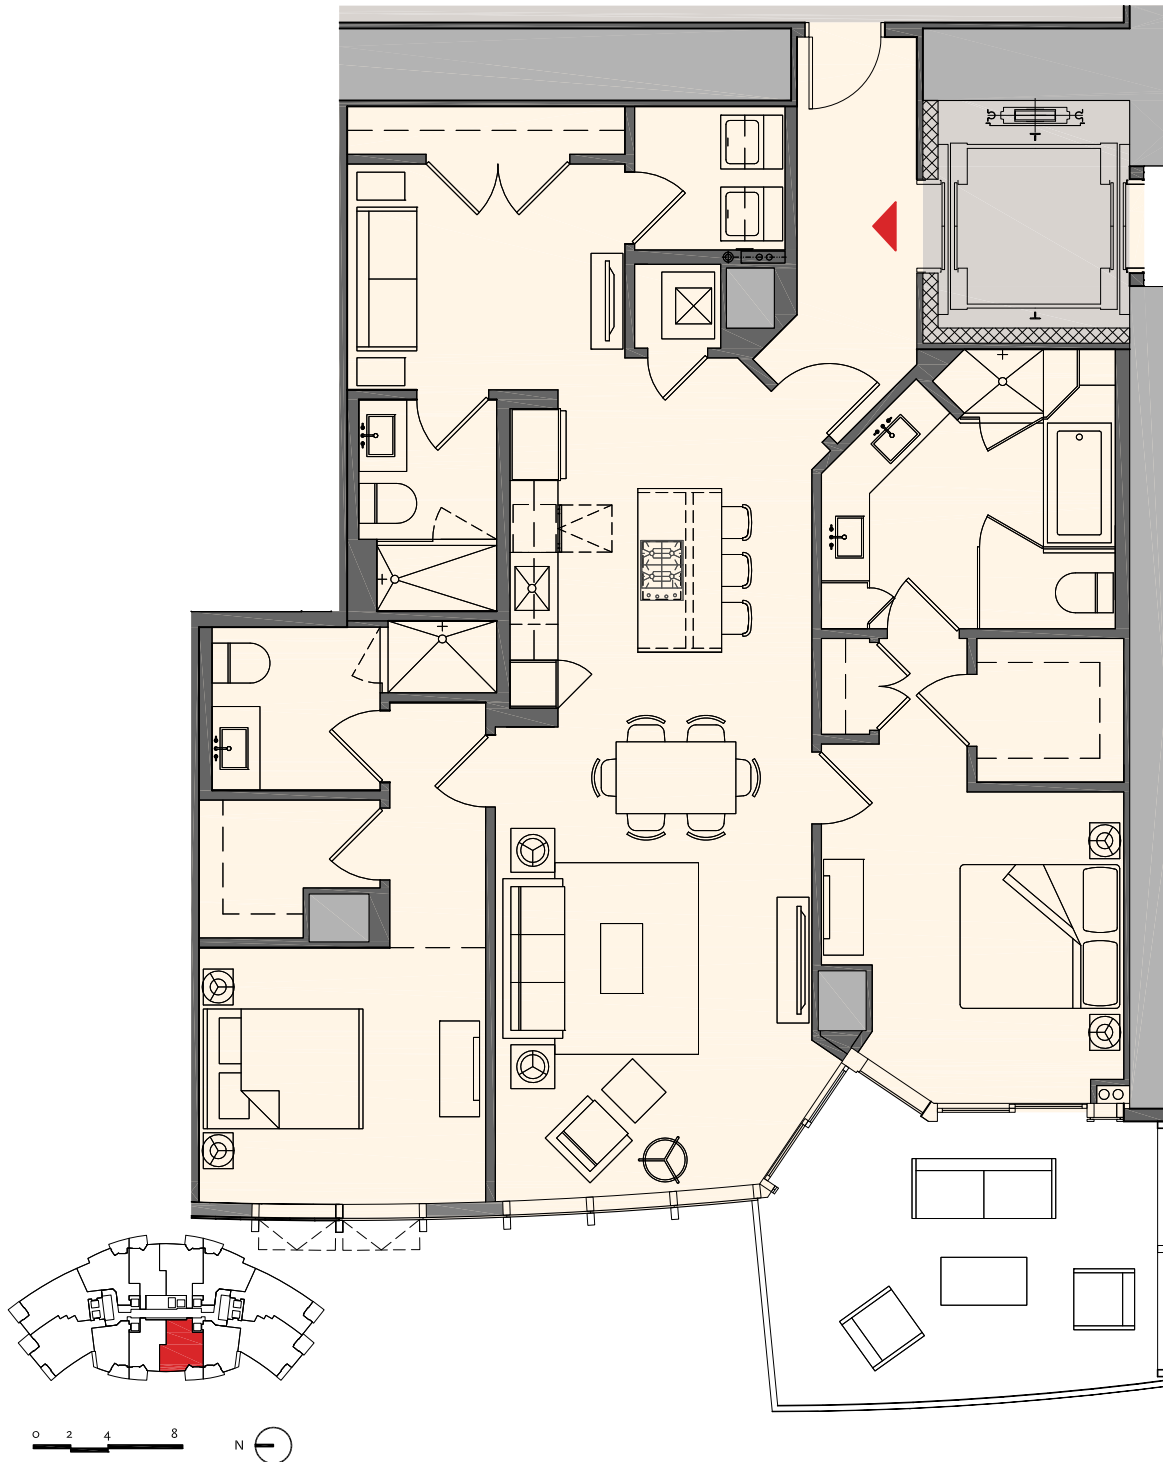

PARAMOUNT

MIAMI WORLDCENTER

Residence C1

2 Bedroom + Den | 3 Bath

Interior:	1,630 sq. ft.	151 m ²
Outdoor:	205 sq. ft.	19 m ²
Total:	1,835 sq. ft.	170 m ²

These drawings are conceptual only and are for the convenience of reference. They should not be relied upon as representations, express or implied, of the final detail of the residences. Units shown are examples of unit types and may not depict actual units. Stated square footages are ranges for a particular unit type and are measured to the exterior boundaries of the exterior walls and the centerline of interior demising walls and in fact vary from the area that would be determined by using the description and definition of the "Unit" set forth in the Declaration (which generally only includes the interior airspace between the perimeter walls and excludes interior structural components).