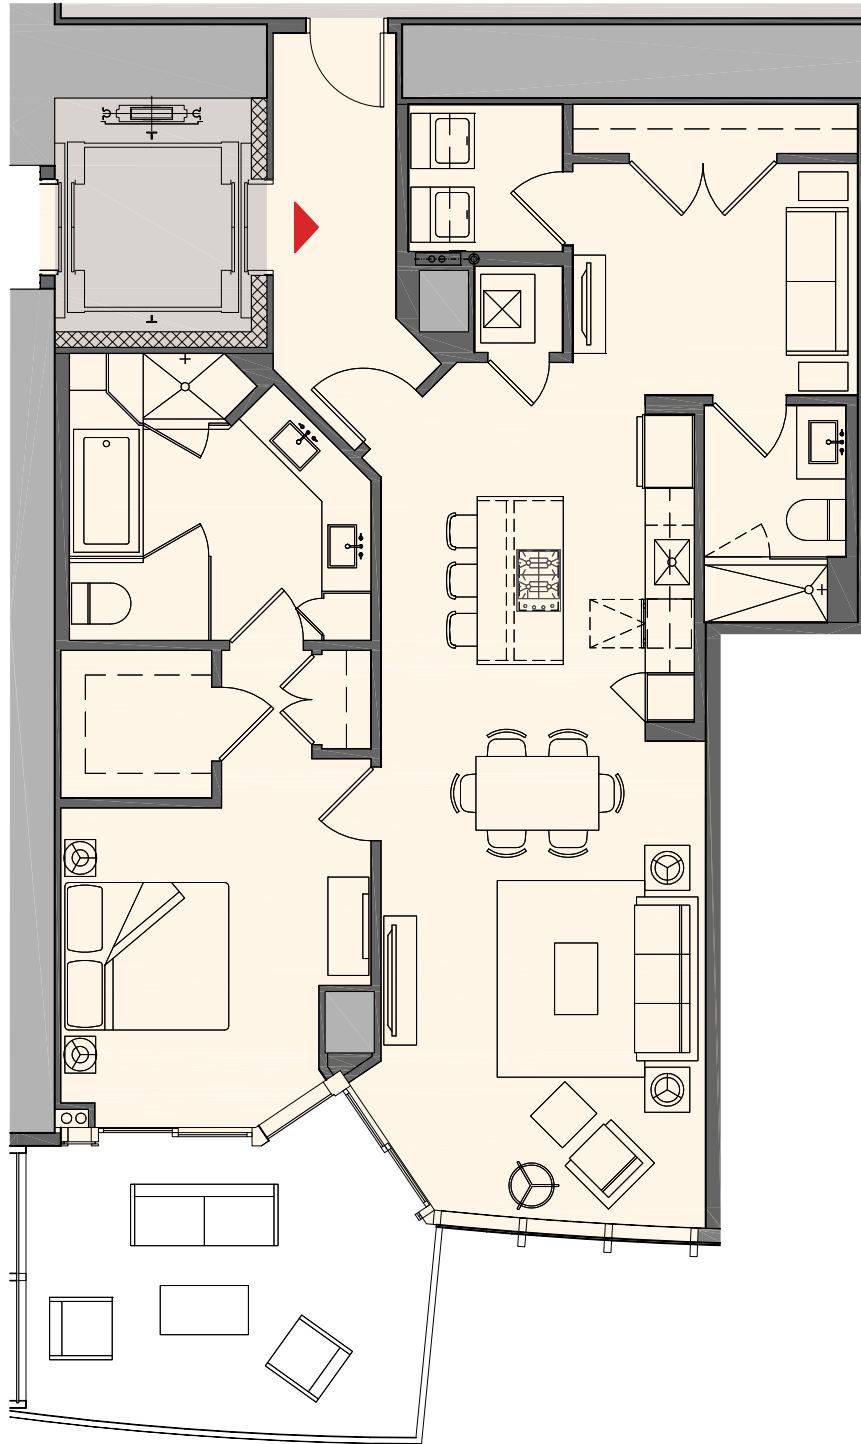

# PARAMOUNT

MIAMI WORLDCENTER

## Residence B1

## 1 Bedroom + Den | 2 Bath

Interior:	1,318 sq. ft.	122 m <sup>2</sup>
Outdoor:	205 sq. ft.	19 m <sup>2</sup>
Total:	1,521 sq. ft.	141 m <sup>2</sup>

These drawings are conceptual only and are for the convenience of reference. They should not be relied upon as representations, express or implied, of the final detail of the residences. Units shown are examples of unit types and may not depict actual units. Stated square footages are ranges for a particular unit type and are measured to the exterior boundaries of the exterior walls and the centerline of interior demising walls and in fact vary from the area that would be determined by using the description and definition of the "Unit" set forth in the Declaration (which generally only includes the interior airspace between the perimeter walls and excludes interior structural components).