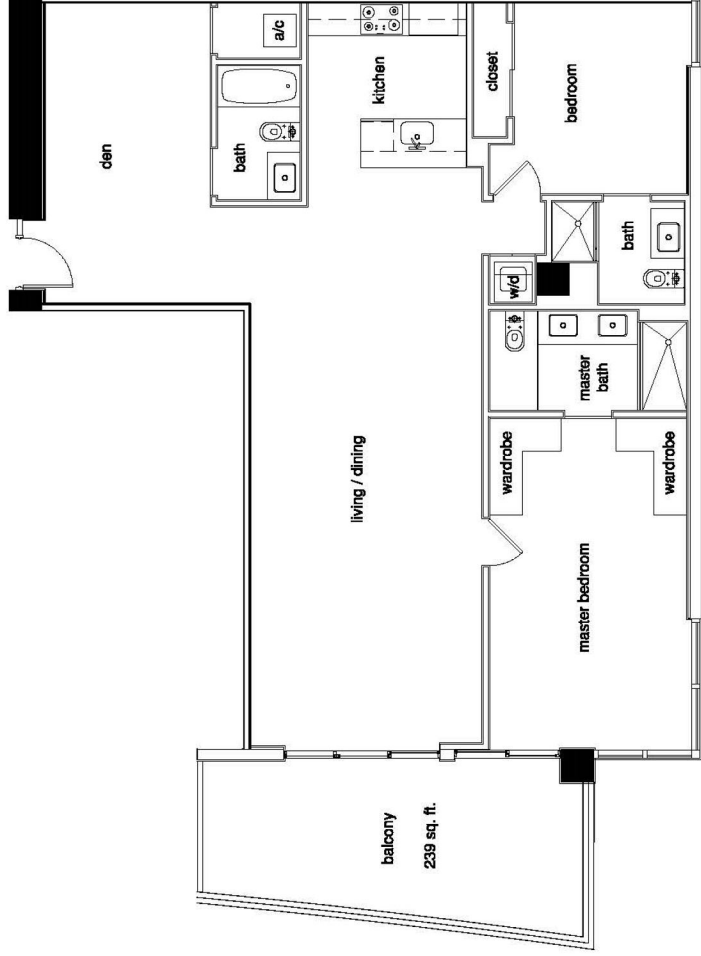

# 1010 Brickell

Miami, Florida

unit 'J'  
total area: 1,780 sq. ft.

## Unit 'J' floor plan

The Sieger Suarez Architectural Partnership