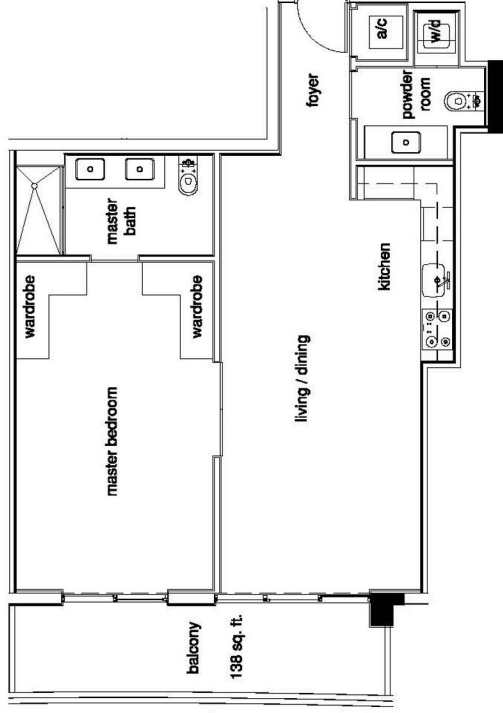

1010 Brickell

Miami, Florida

unit 'H'
total area: 988 sq. ft.

Unit 'H' floor plan

The Sieger Suarez Architectural Partnership