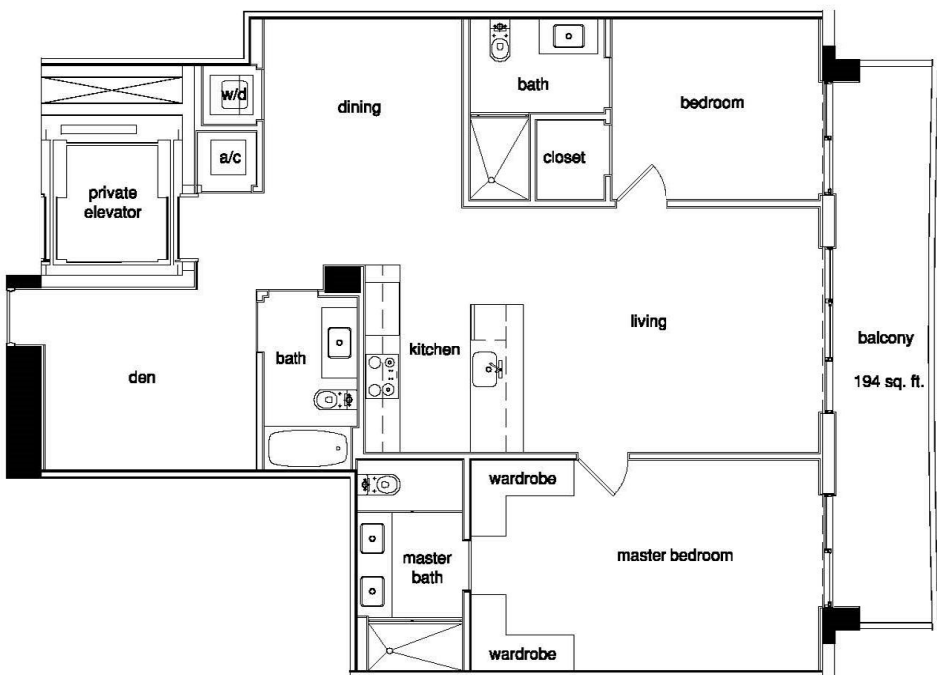

1010 Brickell

Miami, Florida

unit 'E'
total area: 1,584 sq. ft.

Unit 'E' floor plan

The Sieger Suarez Architectural Partnership