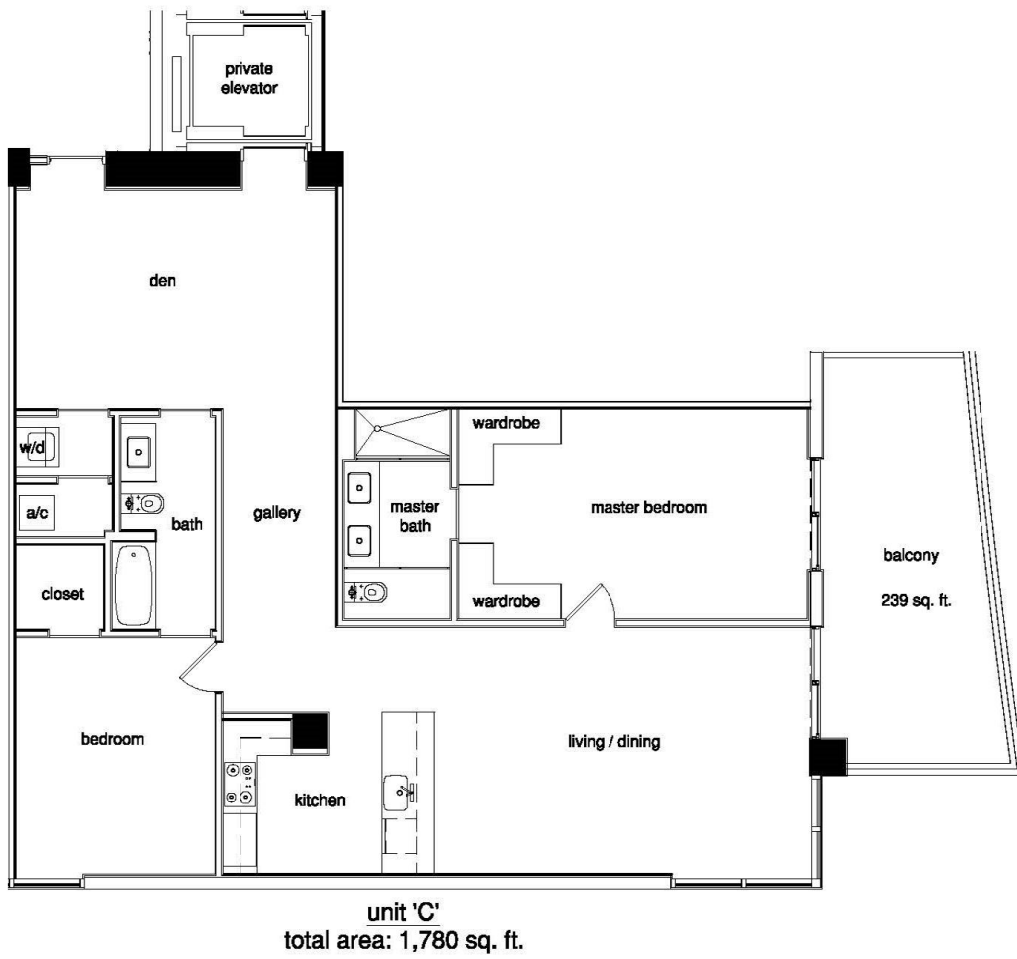

1010 Brickell

Miami, Florida

Unit 'C' floor plan

The Sieger Suarez Architectural Partnership