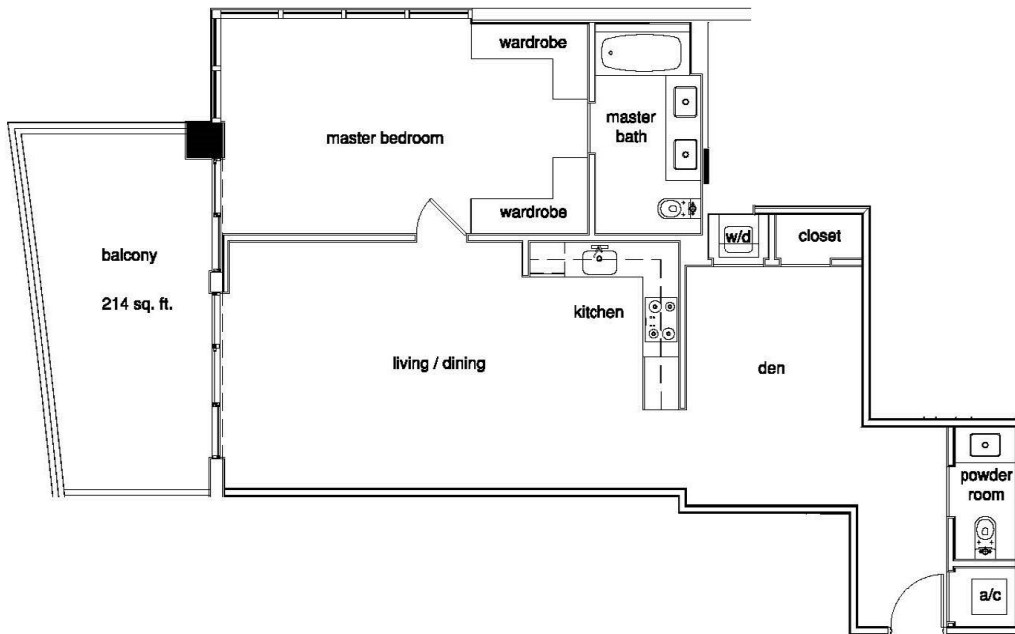

# 1010 Brickell

Miami, Florida

unit 'B'  
total area: 1,260 sq. ft.

Unit 'B' floor plan

The Sieger Suarez Architectural Partnership